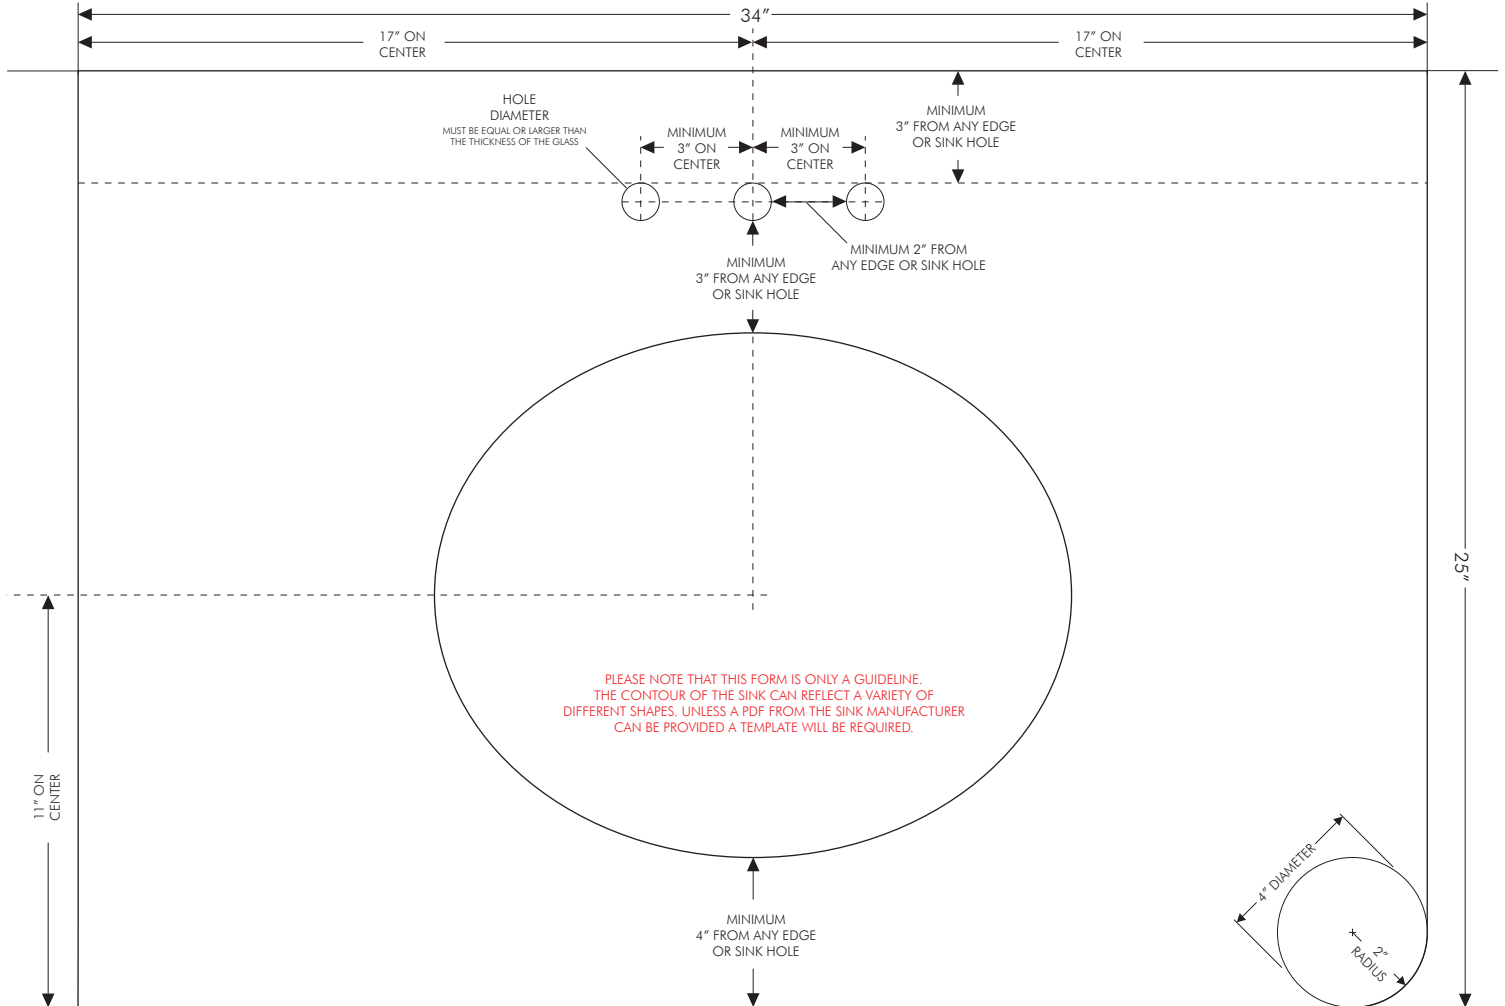

COMMERCIAL • RESIDENTIAL

CAST GLASS IMAGES

ARCHITECTURAL AND DECORATIVE GLASS

VANITY TOP / VANITY TOP + INK COMBINATION ORDERING GUIDELINES EXAMPLE

DISCLAIMER: THE DIMENSIONS AND LAYOUT OF THIS VANITY ARE USE AS AN EXAMPLE ONLY, HOWEVER THE MINIMUM DETAIL SPECIFICATIONS STILL APPLY TO ANY DIMENSION.