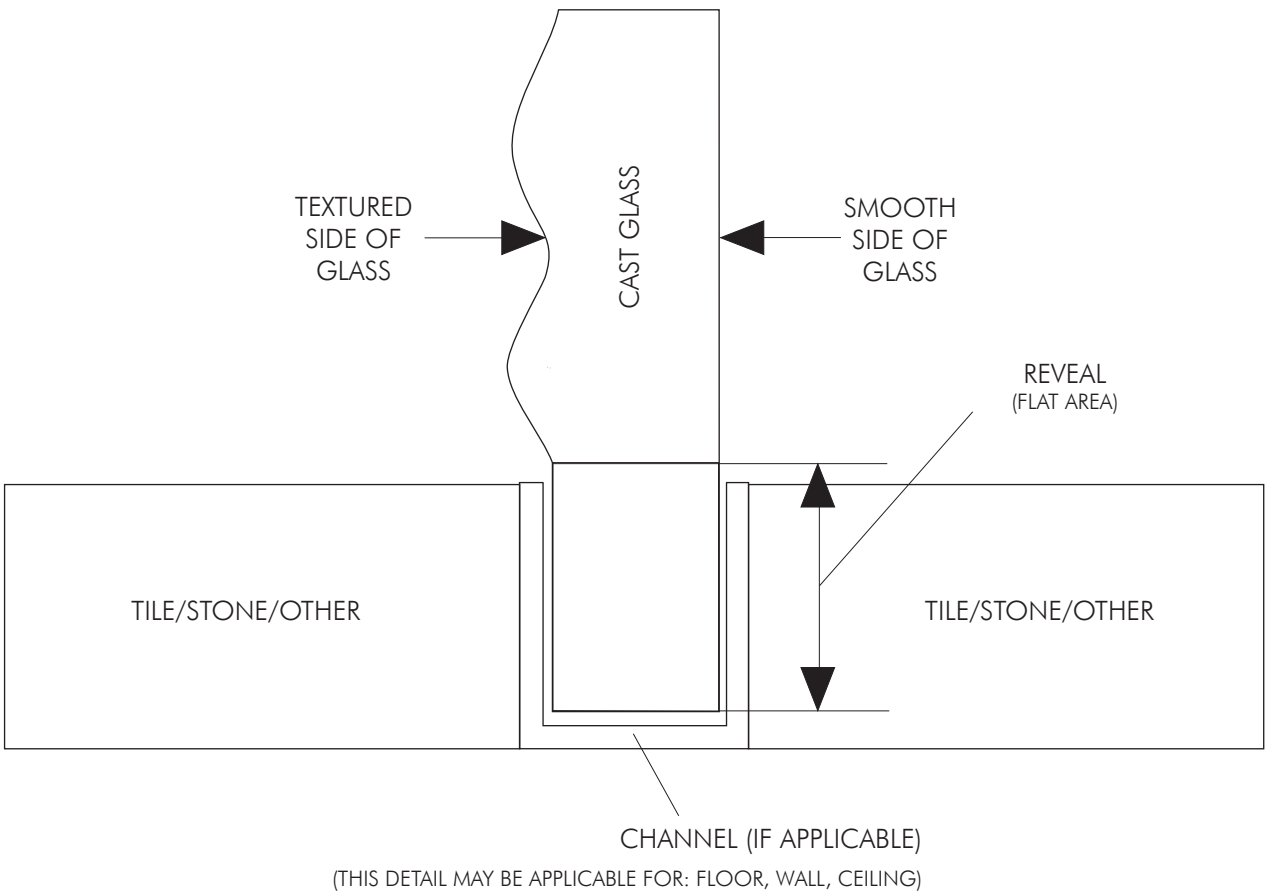

COMMERCIAL • RESIDENTIAL

CAST GLASS IMAGES

ARCHITECTURAL AND DECORATIVE GLASS

© 2014 CAST GLASS IMAGES INC.

850 ARMORLITE DRIVE • SAN MARCOS, CA 92069 • TOLL: (888) 658 8886 • FAX: (760) 744 0677

CASTGLASSIMAGES.COM • CSL #899399